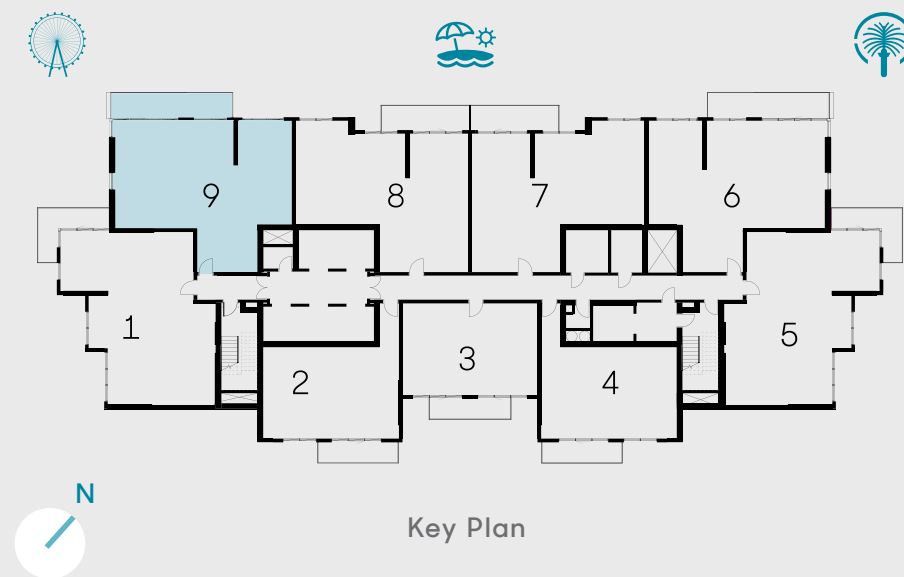

2 BEDROOM – TYPE 02 A

Unit 09 | Levels 01 to 10

Suite Area	1321 sqft	122.71 sqm
Balcony Area	195 sqft	18.07 sqm
Total Area	1515 sqft	140.78 sqm