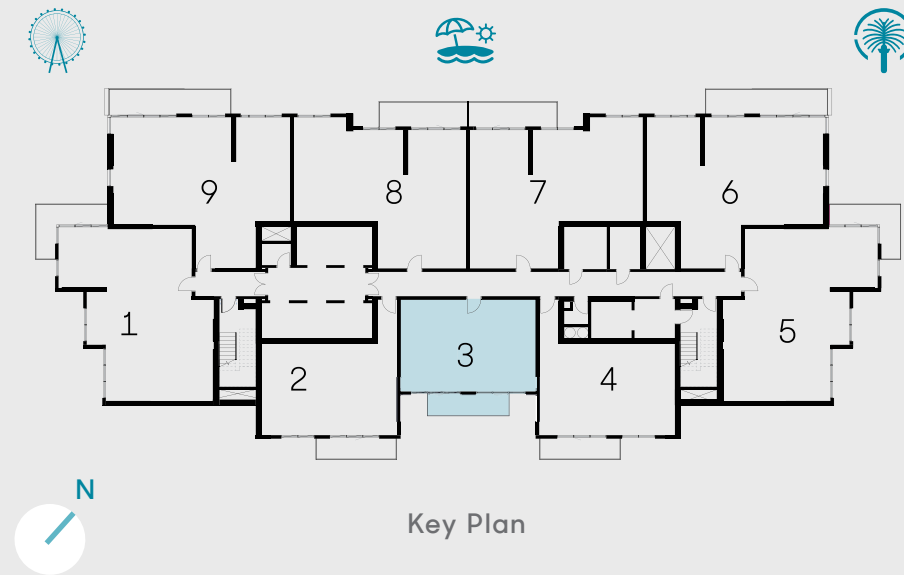

*La*VIE

Live by the *beach*

Floor *plans*

1 BEDROOM - TYPE 01 A

Unit 02 | Levels 01 to 22, 25 to 34

Unit 03 | Levels 35 & 36

Suite Area	813 sqft	75.56 sqm
Balcony Area	107 sqft	9.91 sqm
Total Area	920 sqft	85.47 sqm

1 BEDROOM - TYPE 01 B

Unit 04 | Levels 01 to 22, 25 to 34

Unit 05 | Levels 35 & 36

Suite Area 813 sqft 75.56 sqm

Balcony Area 107 sqft 9.91 sqm

Total Area 920 sqft 85.47 sqm

Key Section

Key Plan

1 BEDROOM - TYPE 02

Unit 03 | Levels 01 to 22, 25 to 34

Unit 04 | Levels 35 & 36

Suite Area 741 sqft 68.81 sqm

Balcony Area 109 sqft 10.13 sqm

Total Area 850 sqft 78.94 sqm

Key Section

Key Plan

2 BEDROOM – TYPE 01 A

Unit 01 | Levels 01 to 22, 25 to 34

Suite Area	1264 sqft	117.43 sqm
Balcony Area	136 sqft	12.64 sqm
Total Area	1400 sqft	130.07 sqm

2 BEDROOM - TYPE 01 B

Unit 05 | Levels 01 to 22, 25 to 34