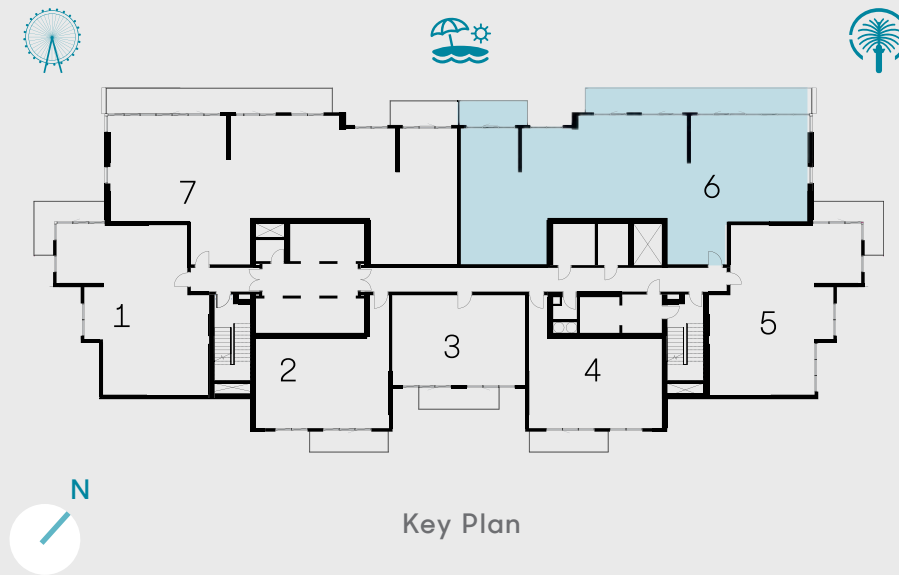

Key Section

Key Plan

4 BEDROOM – TYPE 01 B

Unit 06 | Levels 25 to 34

Suite Area	2572 sqft	238.92 sqm
Balcony Area	479 sqft	44.48 sqm
Total Area	3050 sqft	283.40 sqm

Key Section

Key Plan

PENTHOUSE A