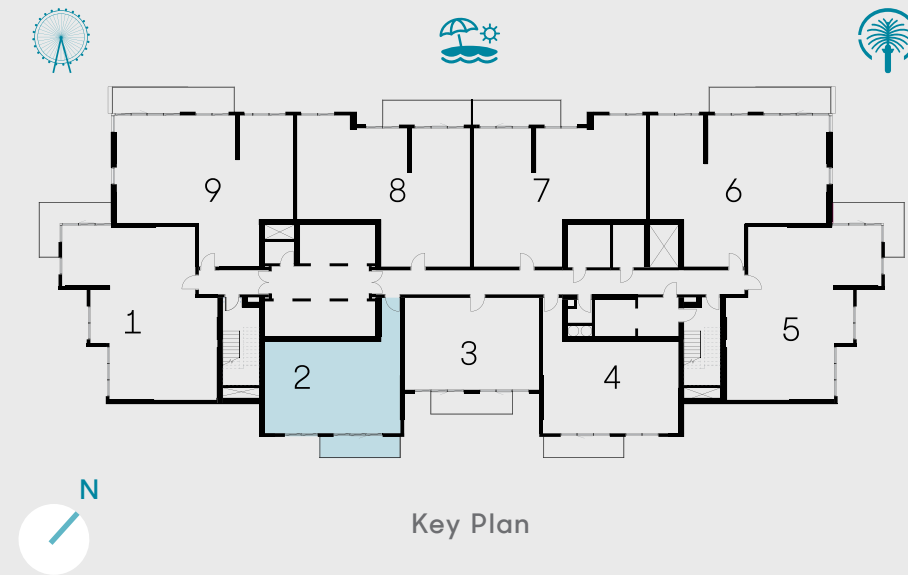

*La*VIE

Live by the *beach*

Floor *plans*

1 BEDROOM - TYPE 01 A

Unit 02 | Levels 01 to 22, 25 to 34

Unit 03 | Levels 35 & 36

Suite Area	813 sqft	75.56 sqm
Balcony Area	107 sqft	9.91 sqm
Total Area	920 sqft	85.47 sqm

1 BEDROOM - TYPE 01 B

Unit 04 | Levels 01 to 22, 25 to 34

Unit 05 | Levels 35 & 36

Suite Area 813 sqft 75.56 sqm

Balcony Area 107 sqft 9.91 sqm

Total Area 920 sqft 85.47 sqm

Key Section

Key Plan

1 BEDROOM - TYPE 02

Unit 03 | Levels 01 to 22, 25 to 34

Unit 04 | Levels 35 & 36

Suite Area 741 sqft 68.81 sqm

Balcony Area 109 sqft 10.13 sqm

Total Area 850 sqft 78.94 sqm

Key Section

Key Plan