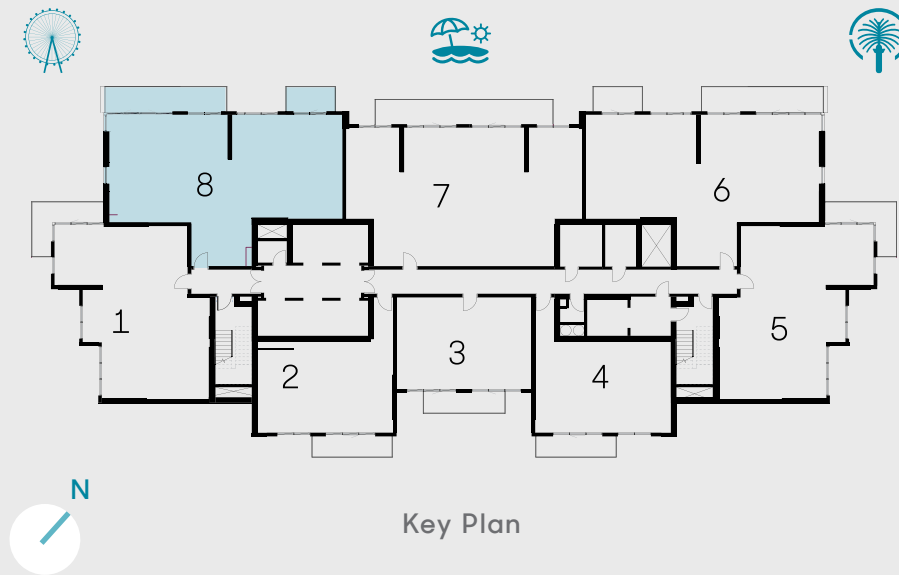

2 BEDROOM – TYPE 03 B

Unit 07 | Levels 01 to 10

Suite Area	1241 sqft	115.32 sqm
Balcony Area	142 sqft	13.17 sqm
Total Area	1383 sqft	128.49 sqm

3 BEDROOM - TYPE 01 A

Unit 03 | Levels 23

Unit 08 | Levels 11-22

Suite Area 1686 sqft 156.62 sqm

Balcony Area 273 sqft 25.40 sqm

Total Area 1959 sqft 182.02 sqm

Key Section

Key Plan

3 BEDROOM – TYPE 01 B

Unit 01 | Levels 23

Unit 06 | Levels 11 to 22