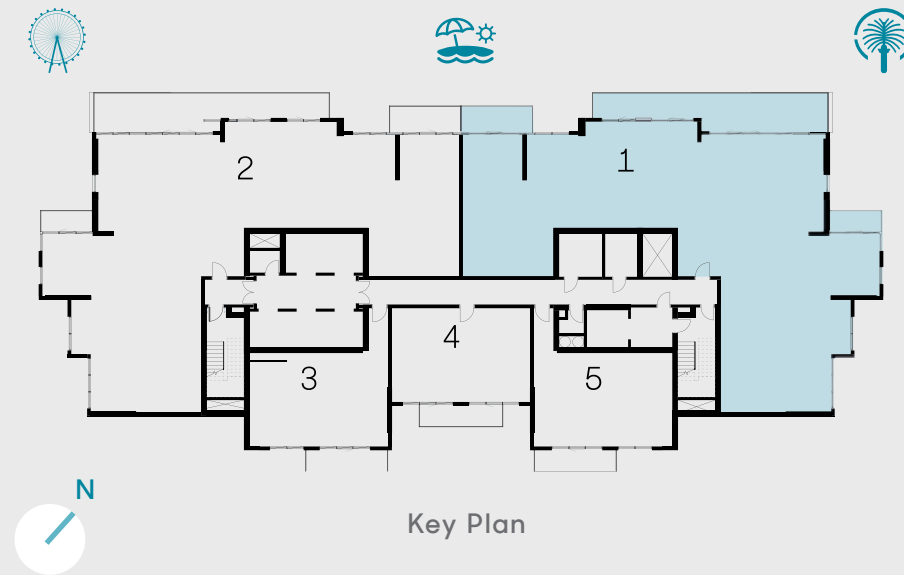

PENTHOUSE B

Unit 01 | Levels 35 to 36

Suite Area   3809 sqft   353.88 sqm

Balcony Area   644 sqft   59.80 sqm

Total Area   4453 sqft   413.68 sqm

DISCLAIMER: PLANS, DETAILS AND UNIT ORIENTATION INCLUDED ARE INDICATIVE ONLY AND ARE SUBJECT TO CHANGE BY THE DEVELOPER/SELLER AT ITS SOLE DISCRETION WITHOUT NOTICE AND/OR LIABILITY. ALL IMAGES, INCLUDING FEATURES, FINISHES, FURNISHINGS, VIEW AND SCALE ARE ILLUSTRATIVE ONLY. FINAL AREAS, ORIENTATION, DIMENSIONS, LAYOUT AND MATERIALS MAY DIFFER FROM THOSE STATED.