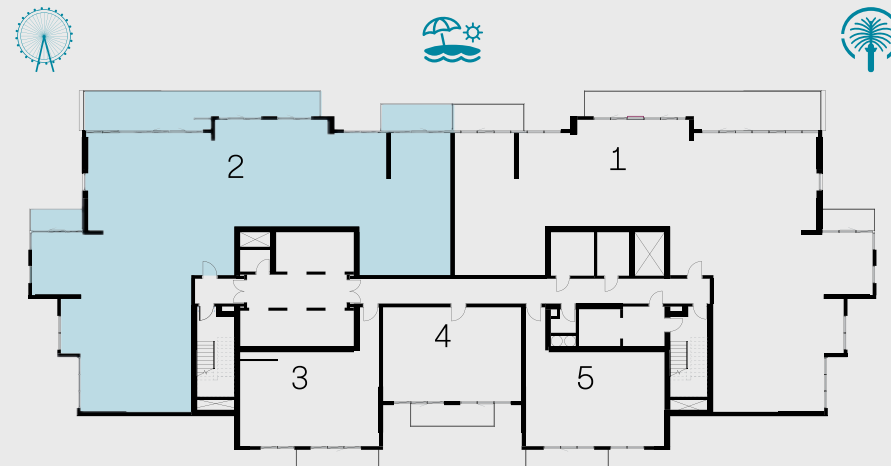

Unit 02 | Levels 35 to 36

Suite Area 3809 sqft 353.88 sqm

Balcony Area 644 sqft 59.80 sqm

Total Area 4453 sqft 413.68 sqm

Key Section

Key Plan

DISCLAIMER: PLANS, DETAILS AND UNIT ORIENTATION INCLUDED ARE INDICATIVE ONLY AND ARE SUBJECT TO CHANGE BY THE DEVELOPER/SELLER AT ITS SOLE DISCRETION WITHOUT NOTICE AND/OR LIABILITY. ALL IMAGES, INCLUDING FEATURES, FINISHES, FURNISHINGS, VIEW AND SCALE ARE ILLUSTRATIVE ONLY. FINAL AREAS, ORIENTATION, DIMENSIONS, LAYOUT AND MATERIALS MAY DIFFER FROM THOSE STATED.