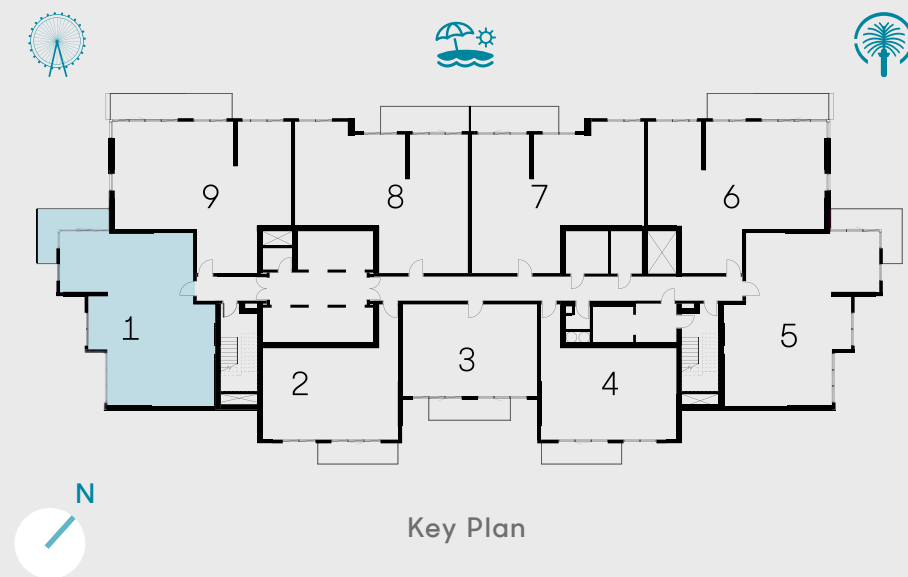

*La*VIE

Live by the *beach*

Floor *plans*

1 BEDROOM - TYPE 01 A

Unit 02 | Levels 01 to 22, 25 to 34

Unit 03 | Levels 35 & 36

Suite Area	813 sqft	75.56 sqm
Balcony Area	107 sqft	9.91 sqm
Total Area	920 sqft	85.47 sqm

1 BEDROOM - TYPE 01 B

Unit 04 | Levels 01 to 22, 25 to 34

Unit 05 | Levels 35 & 36

Suite Area 813 sqft 75.56 sqm

Balcony Area 107 sqft 9.91 sqm

Total Area 920 sqft 85.47 sqm

Key Section

Key Plan

1 BEDROOM - TYPE 02

Unit 03 | Levels 01 to 22, 25 to 34

Unit 04 | Levels 35 & 36

Suite Area 741 sqft 68.81 sqm

Balcony Area 109 sqft 10.13 sqm

Total Area 850 sqft 78.94 sqm

Key Section

Key Plan

2 BEDROOM – TYPE 01 A

Unit 01 | Levels 01 to 22, 25 to 34

Suite Area	1264 sqft	117.43 sqm
Balcony Area	136 sqft	12.64 sqm
Total Area	1400 sqft	130.07 sqm

2 BEDROOM - TYPE 01 B

Unit 05 | Levels 01 to 22, 25 to 34