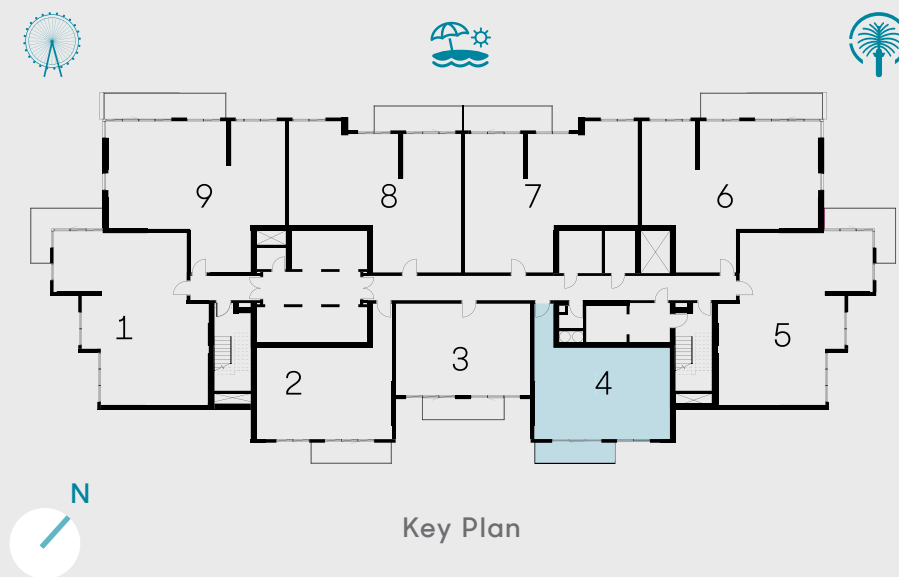

*La*VIE

Live by the *beach*

Floor *plans*

1 BEDROOM - TYPE 01 A

Unit 02 | Levels 01 to 22, 25 to 34

Unit 03 | Levels 35 & 36

Suite Area	813 sqft	75.56 sqm
Balcony Area	107 sqft	9.91 sqm
Total Area	920 sqft	85.47 sqm

1 BEDROOM - TYPE 01 B

Unit 04 | Levels 01 to 22, 25 to 34

Unit 05 | Levels 35 & 36

Suite Area 813 sqft 75.56 sqm

Balcony Area 107 sqft 9.91 sqm

Total Area 920 sqft 85.47 sqm

Key Section

Key Plan

1 BEDROOM - TYPE 02

Unit 03 | Levels 01 to 22, 25 to 34

Unit 04 | Levels 35 & 36

Suite Area 741 sqft 68.81 sqm

Balcony Area 109 sqft 10.13 sqm

Total Area 850 sqft 78.94 sqm

Key Section

Key Plan