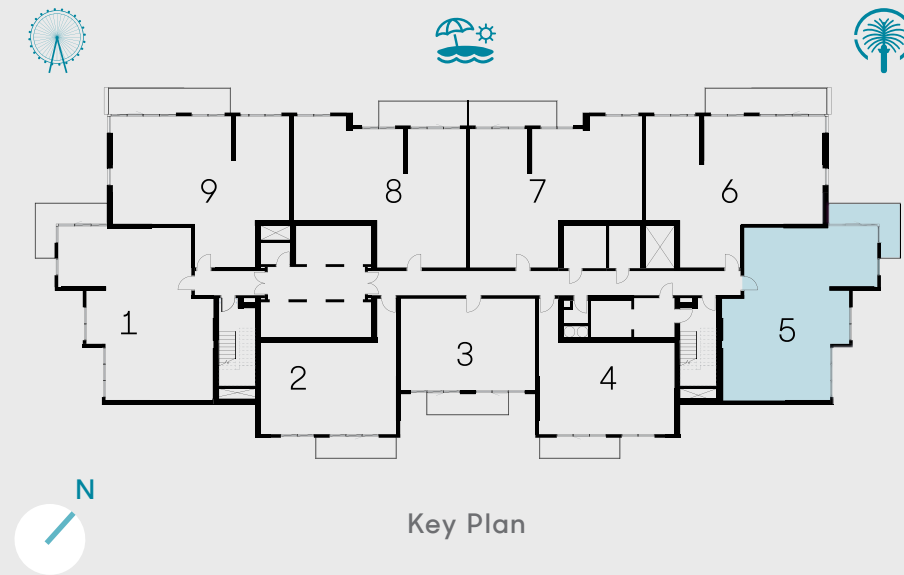

2 BEDROOM - TYPE 01 B

Unit 05 | Levels 01 to 22, 25 to 34

Suite Area	1264 sqft	117.43 sqm
Balcony Area	136 sqft	12.64 sqm
Total Area	1400 sqft	130.07 sqm